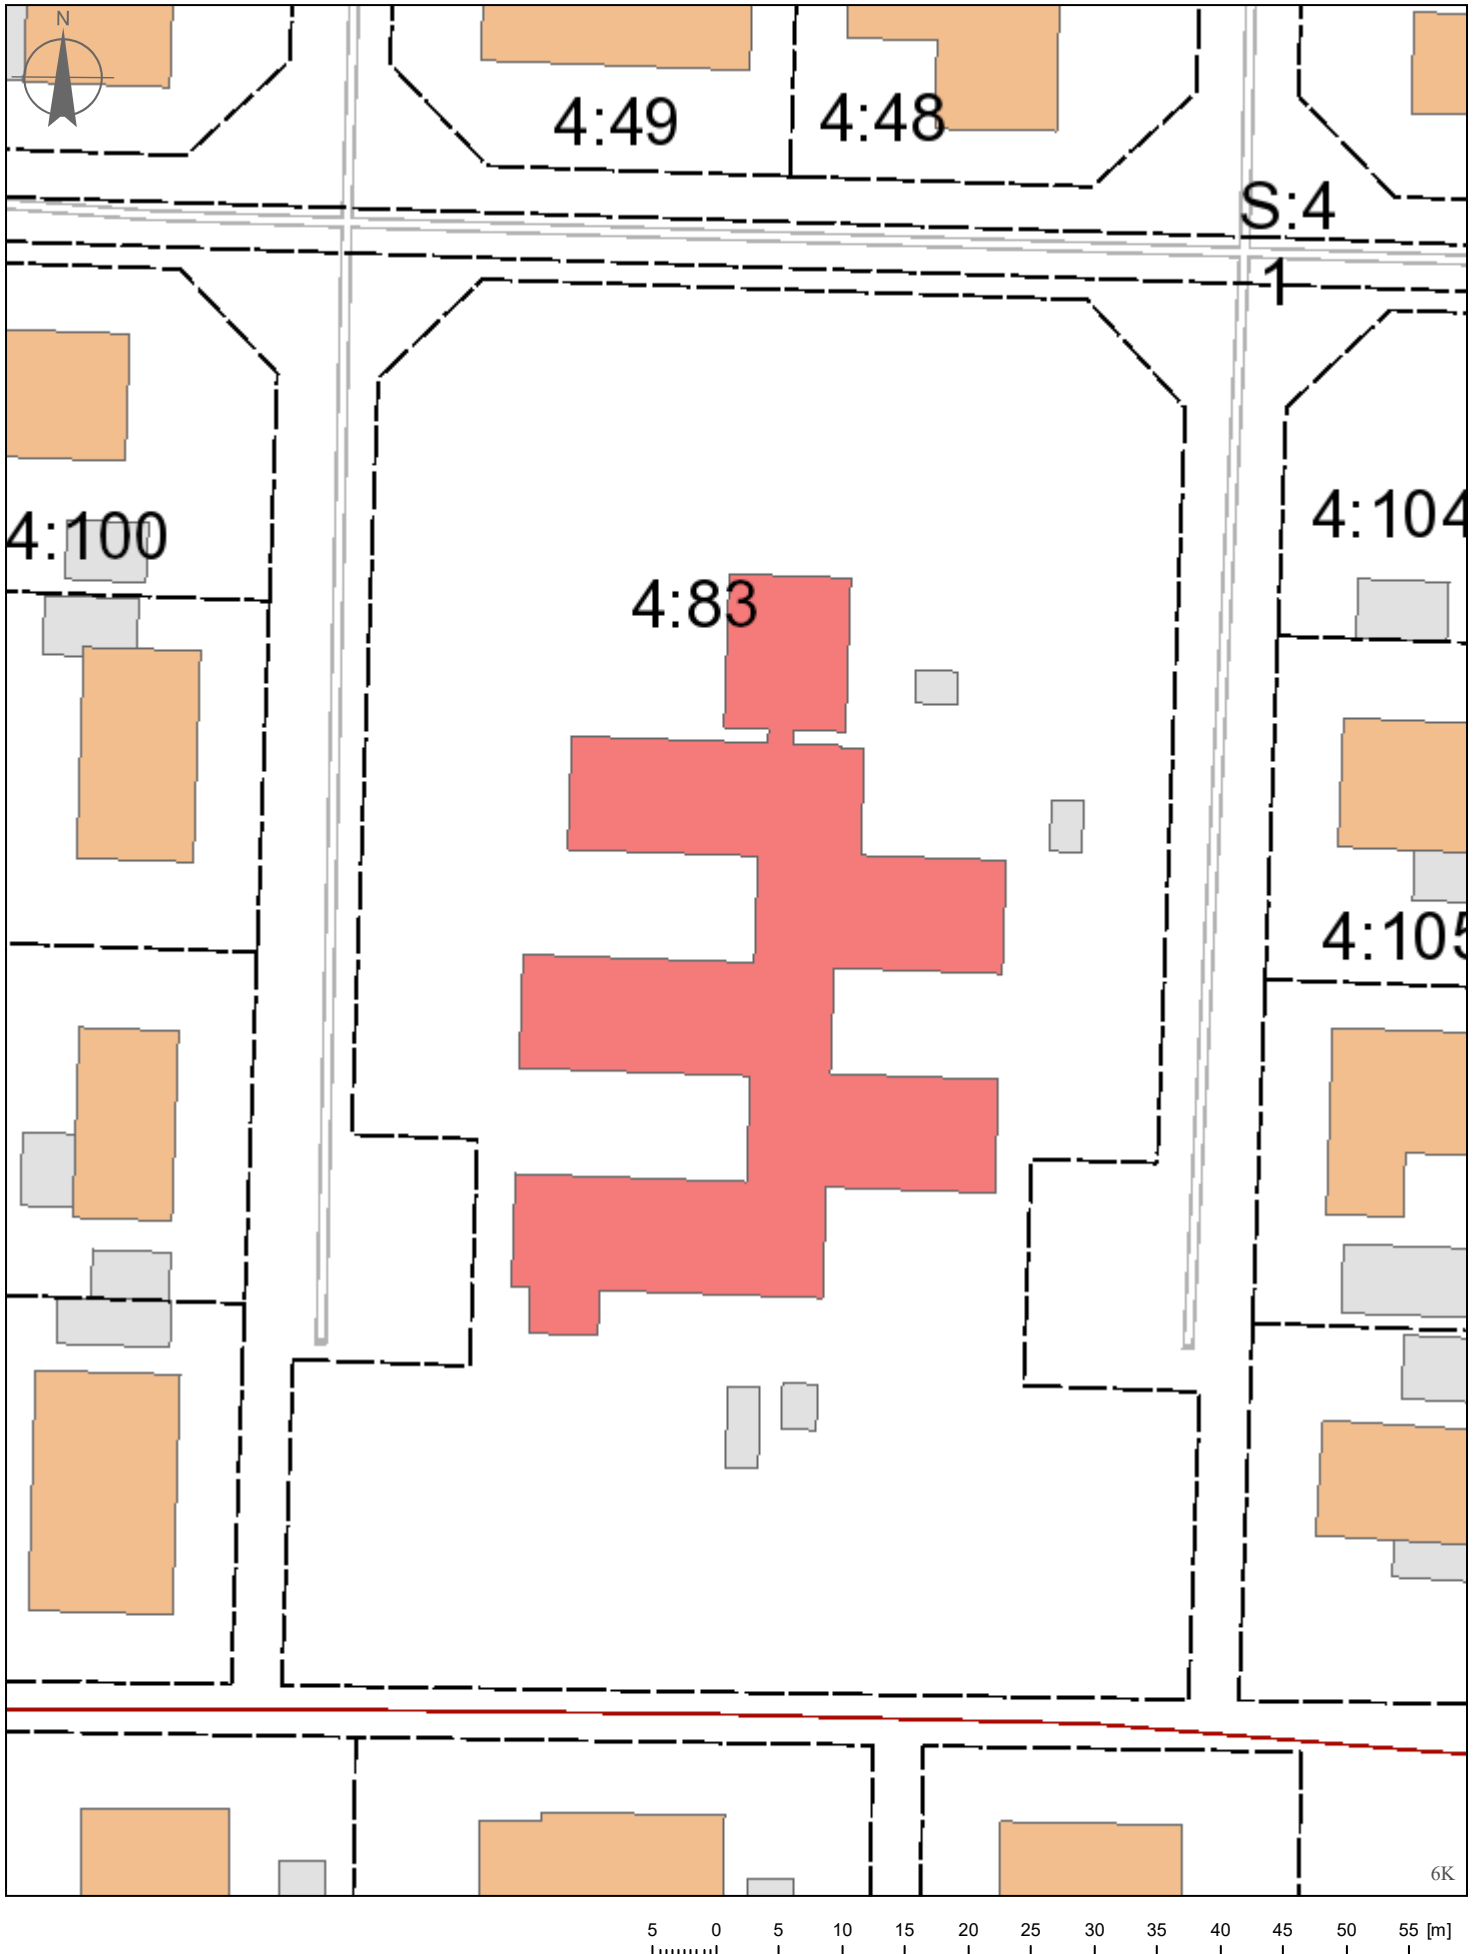

Valleberga

september 14, 2021

5 0 5 10 15 20 25 30 35 40 45 50 55 [m]

1:600